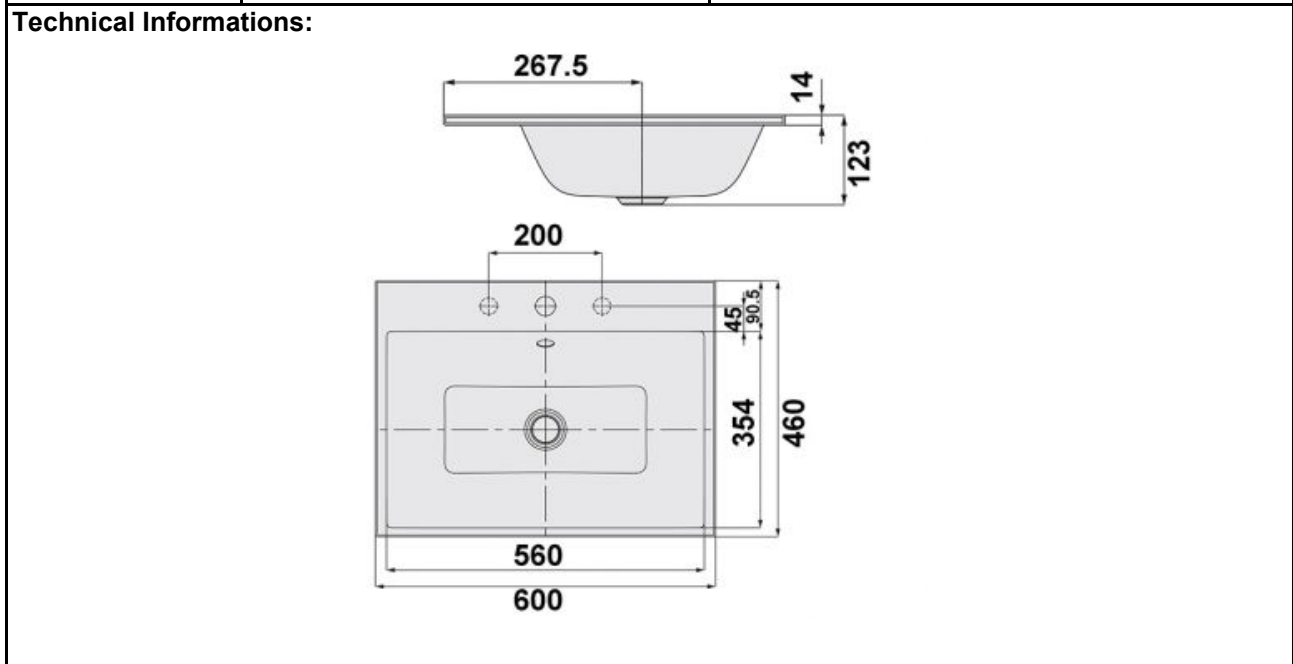

## SPECIFICATION SHEET

<b>BRAND:</b>	<b>KALDEWEI</b>	<b>Product Photo:</b>  
<b>ORIGIN:</b>	Germany	
<b>SERIES:</b>	<b>Puro 3151</b>	
<b>PRODUCT DESCRIPTION:</b>	PURO 3151 built-in washbasin Height of rim: 14 mm single tap hole with overflow w/ easy clean finish	
<b>MODEL No.</b>	9001 0601 3001	
<b>FINISH/COLOUR:</b>	Alpine white	
<b>DIMENSIONS:</b>	600 x 460 x x 123mm	
<b>OPTIONAL MATCHING PARTS:</b>	pop-up waste	